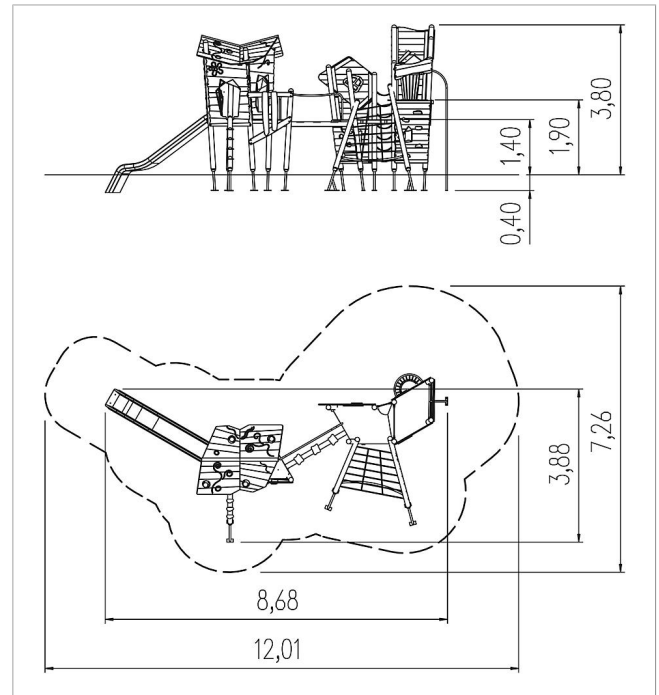

5 20 035 0110 5

**eibe ibondo Play
equipment Sleeping
Beauty's castle**

made in germany

Scope of delivery

- Set of posts with post bases: SW, hot-dip galvanised steel
- Set of climbo nature themed parapets: SW, glazed
- Roof: SW
- Set of play platforms: SW, HPL
- Rope ladder ascent
- Climbing trunk ascent: SW
- Add-on slide PH 145 cm: GFRP
- Balancing bridge with hand rails: SW, hot-dip galvanised steel
- Climbing net: polyester-coated steel cable
- Set of rope rungs: polyester-coated steel cable
- Balcony: hot-dip galvanised and powdered steel

	Material	SW pi
	Foundation level	FL 1
	Minimum space	1201x726x437 cm
	Free falling height	257 cm
	Impact protection net	55 m ²
	Foundations	20x CF or 20x PFs
	Assembly	2 people/16 h
	Largest section	1905x1145x95 cm
	Heaviest section	60 kg